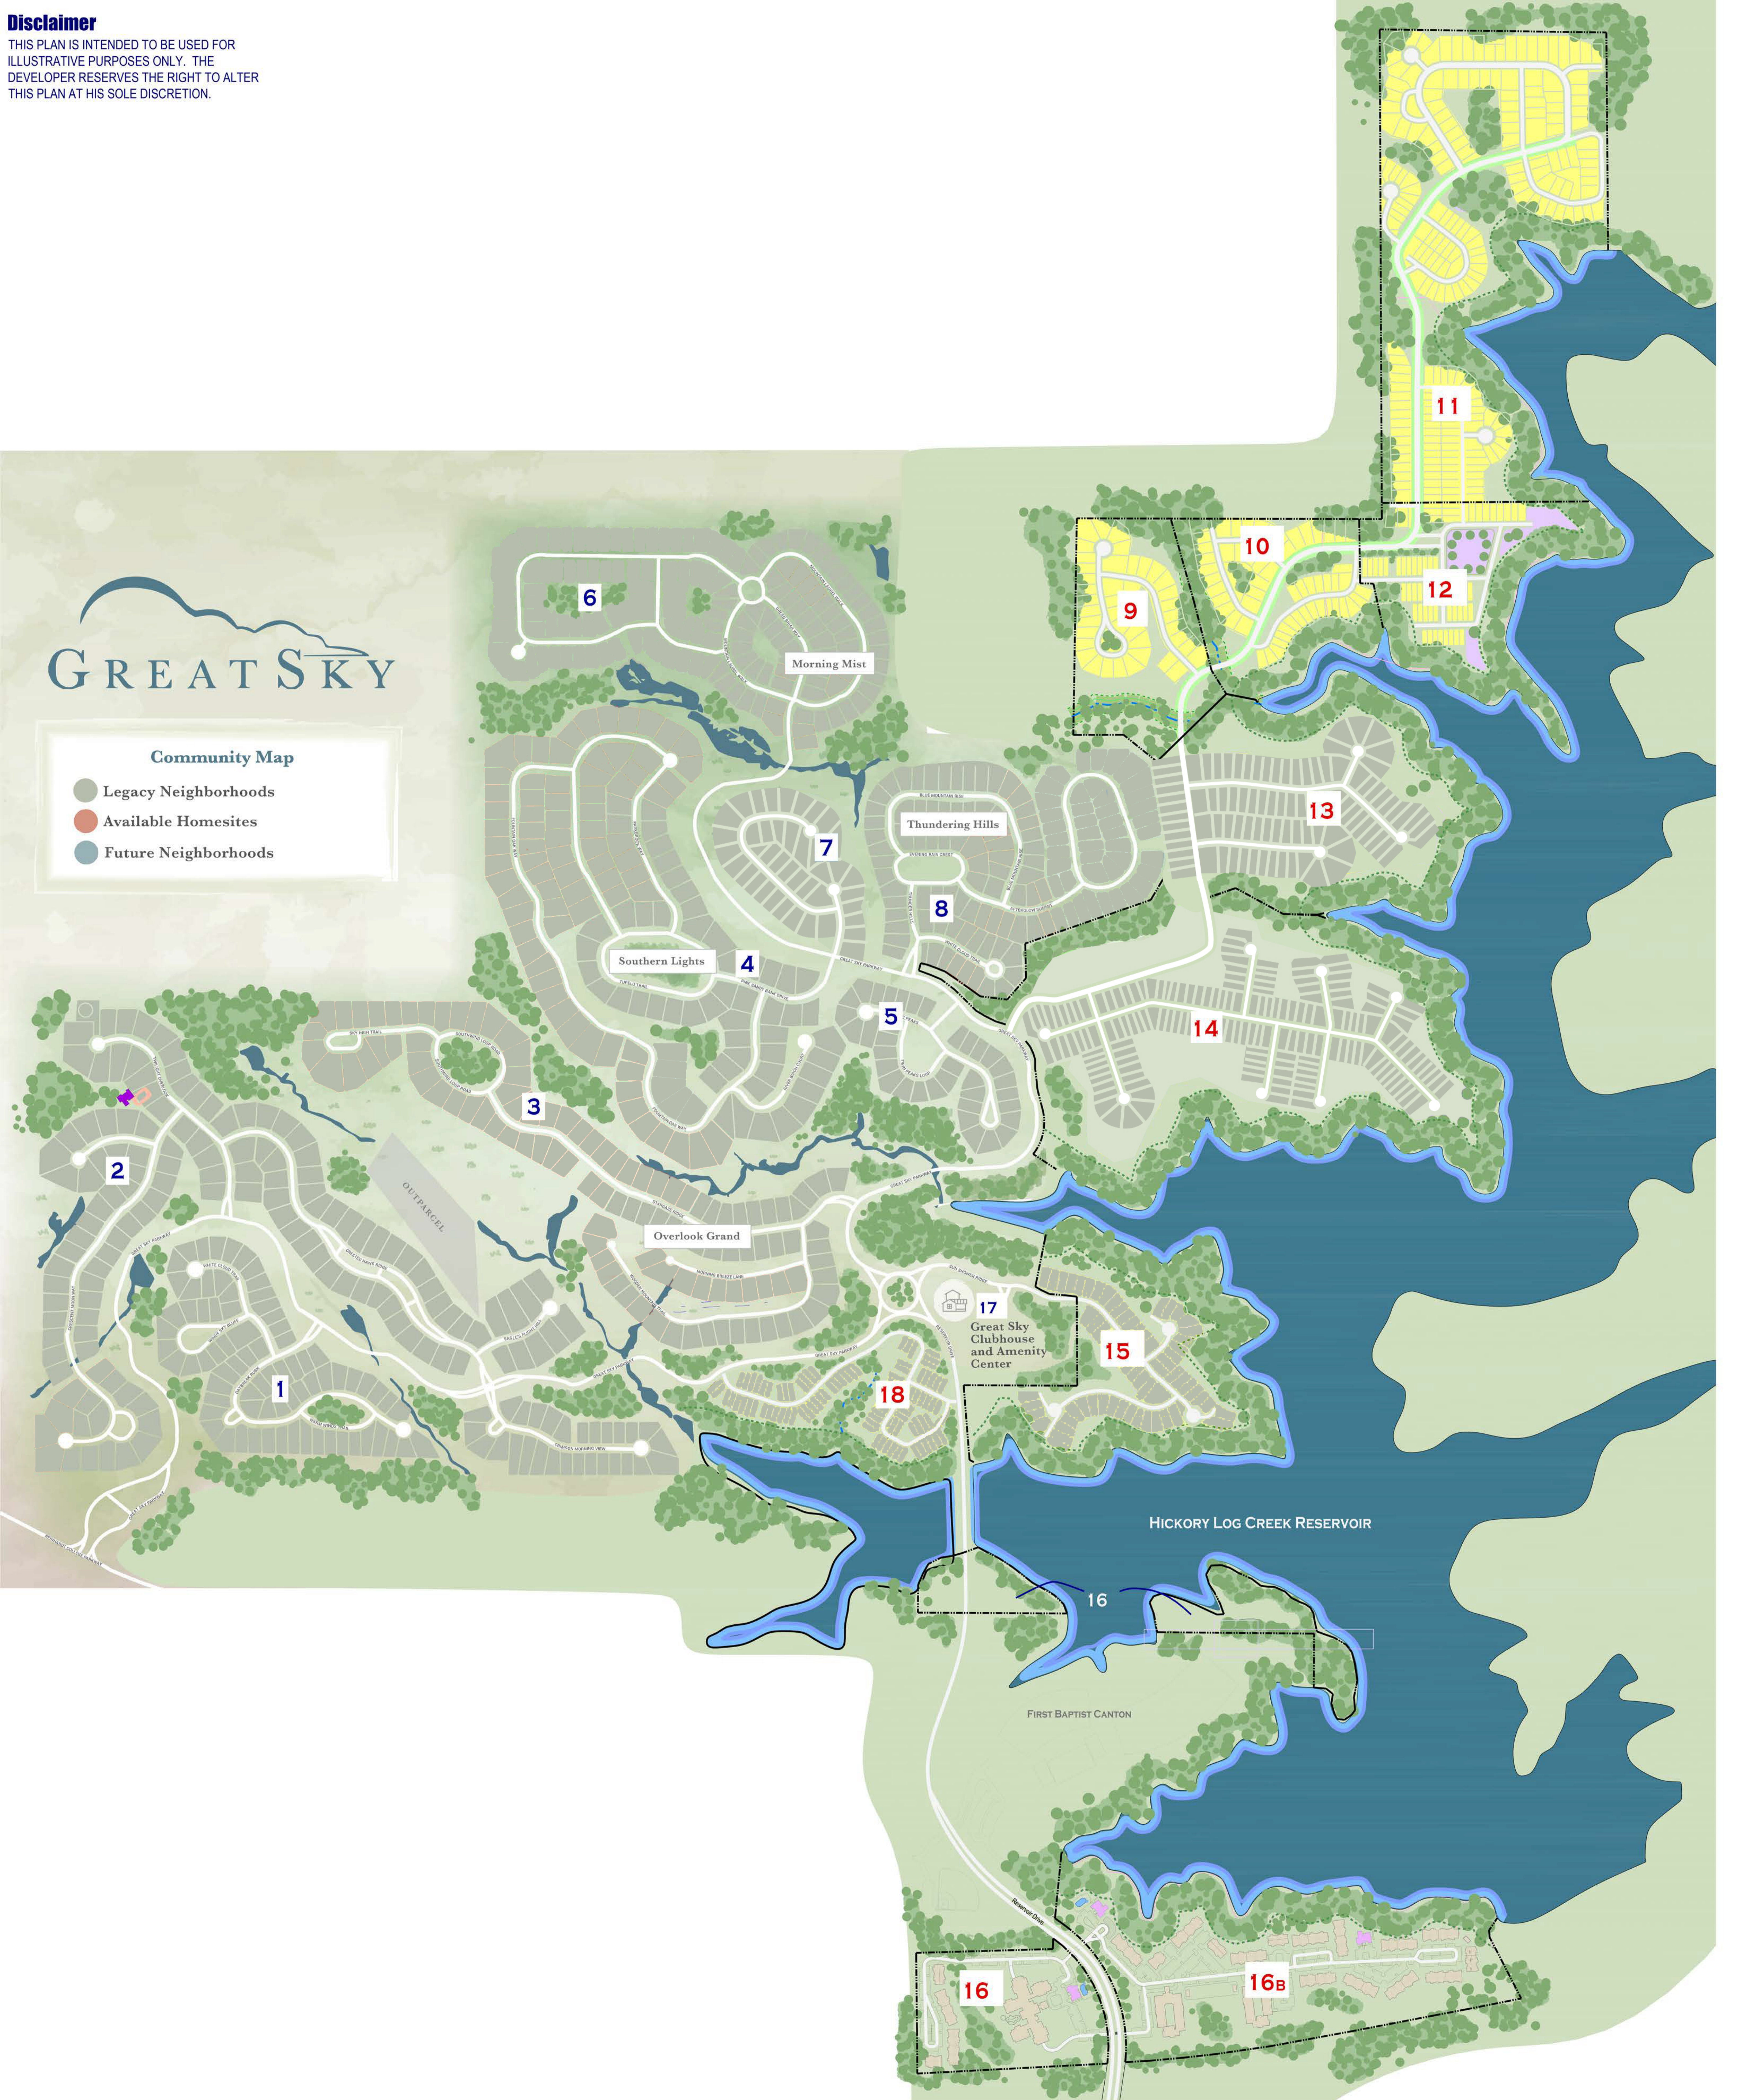

**Disclaimer**  
 THIS PLAN IS INTENDED TO BE USED FOR ILLUSTRATIVE PURPOSES ONLY. THE DEVELOPER RESERVES THE RIGHT TO ALTER THIS PLAN AT HIS SOLE DISCRETION.

# GREAT SKY

**Community Map**

- Legacy Neighborhoods
- Available Homesites
- Future Neighborhoods

Preliminary Overview  
**GREAT SKY - MASTER PLAN**  
 Canton, GA

Sept. 17, 2019  
 DVS Job# 18-008

LANDEAVOR